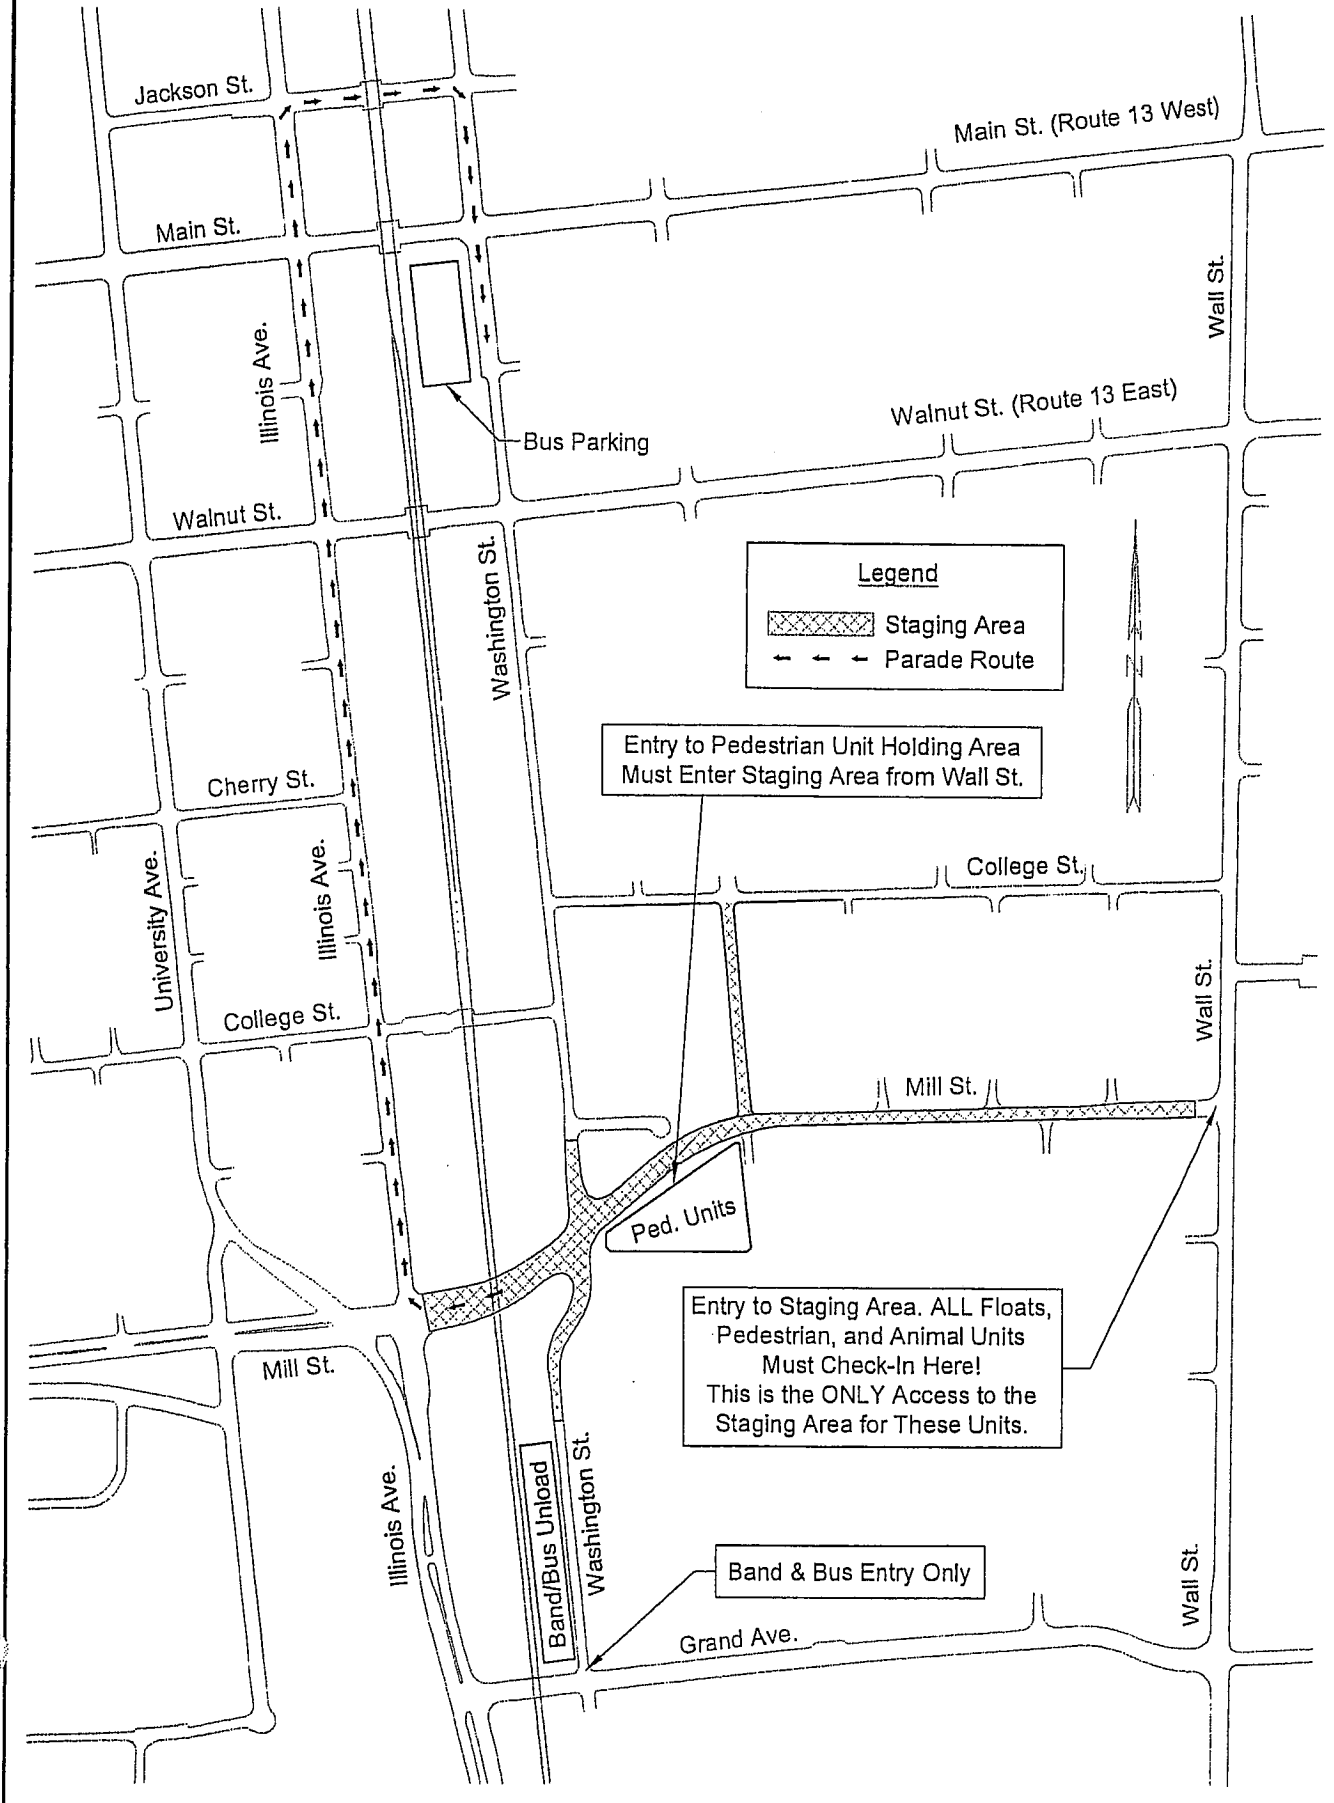

Lights Fantastic 2012 - Staging & Parade Route Map

Jackson St.

Main St.

Illinois Ave.

Walnut St.

Cherry St.

University Ave.

Illinois Ave.

College St.

Mill St.

Illinois Ave.

Washington St.

Washington St.

Band/Bus Unload

Washington St.

Main St. (Route 13 West)

Walnut St. (Route 13 East)

Bus Parking

Legend

- Staging Area
- Parade Route

Entry to Pedestrian Unit Holding Area
Must Enter Staging Area from Wall St.

Entry to Staging Area. ALL Floats,
Pedestrian, and Animal Units
Must Check-In Here!
This is the ONLY Access to the
Staging Area for These Units.

MAP LEGEND

-  Direction of Street Traffic
-  Carbondale Downtown Business Blocks
-  Public Parking Lots
-  Historic Town Square
-  Alley
-  Mill Street Railroad Underpass
-  Carbondale Main Street