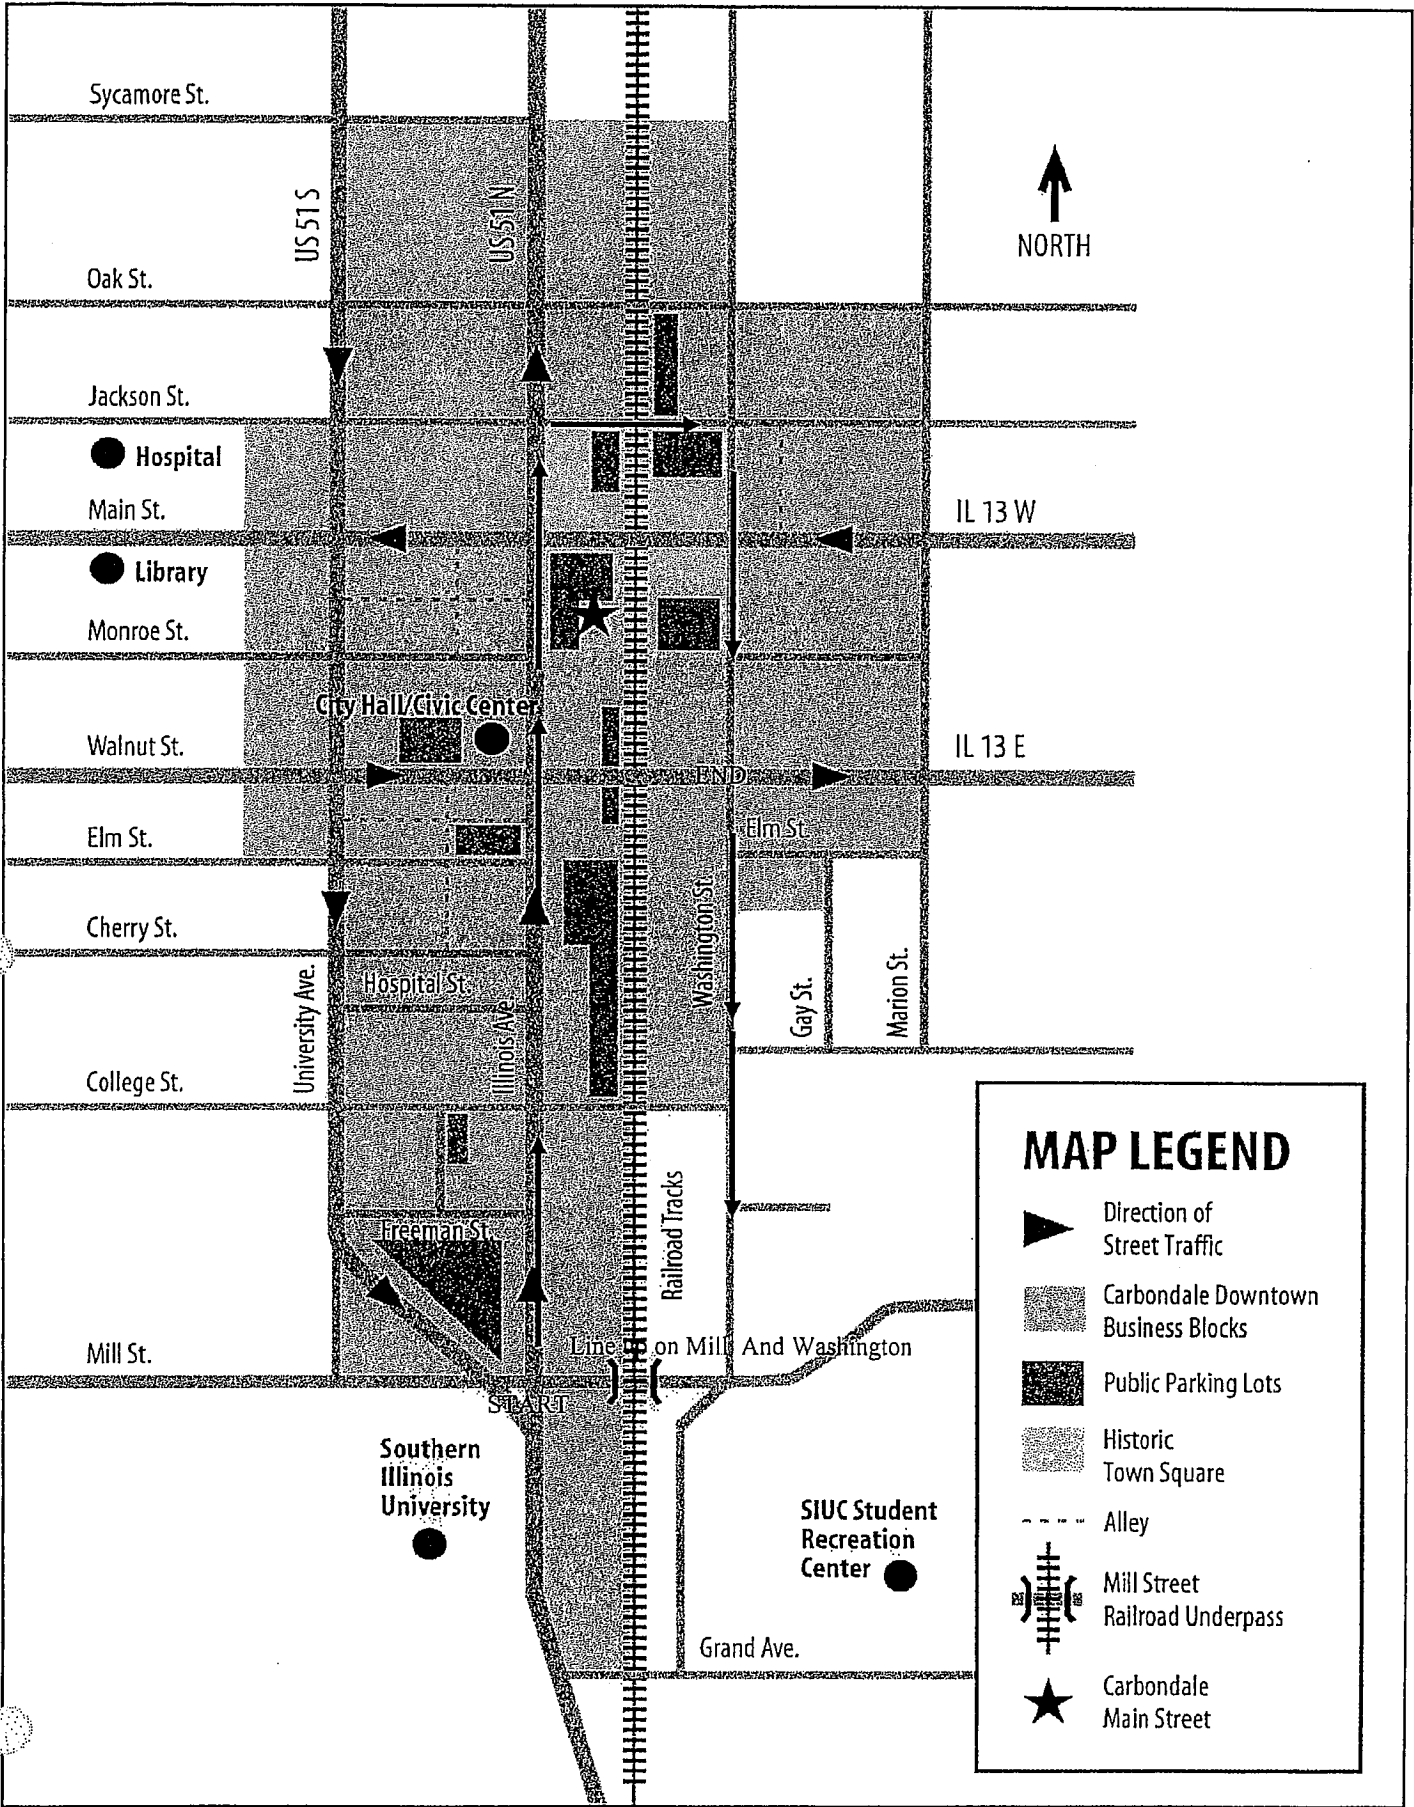

College St.

Mill St.

Illinois Ave.

Washington St.

Washington St.

Band/Bus Unload

Washington St.

Main St. (Route 13 West)

Walnut St. (Route 13 East)

Bus Parking

Legend

- Staging Area
- Parade Route

Entry to Pedestrian Unit Holding Area
Must Enter Staging Area from Wall St.

Entry to Staging Area. ALL Floats,
Pedestrian, and Animal Units
Must Check-In Here!
This is the ONLY Access to the
Staging Area for These Units.

Band & Bus Entry Only

Grand Ave.

Ped. Units

College St.

Mill St.

Wall St.

Wall St.

Wall St.

MAP LEGEND

-  Direction of Street Traffic
-  Carbondale Downtown Business Blocks
-  Public Parking Lots
-  Historic Town Square
-  Alley
-  Mill Street Railroad Underpass
-  Carbondale Main Street